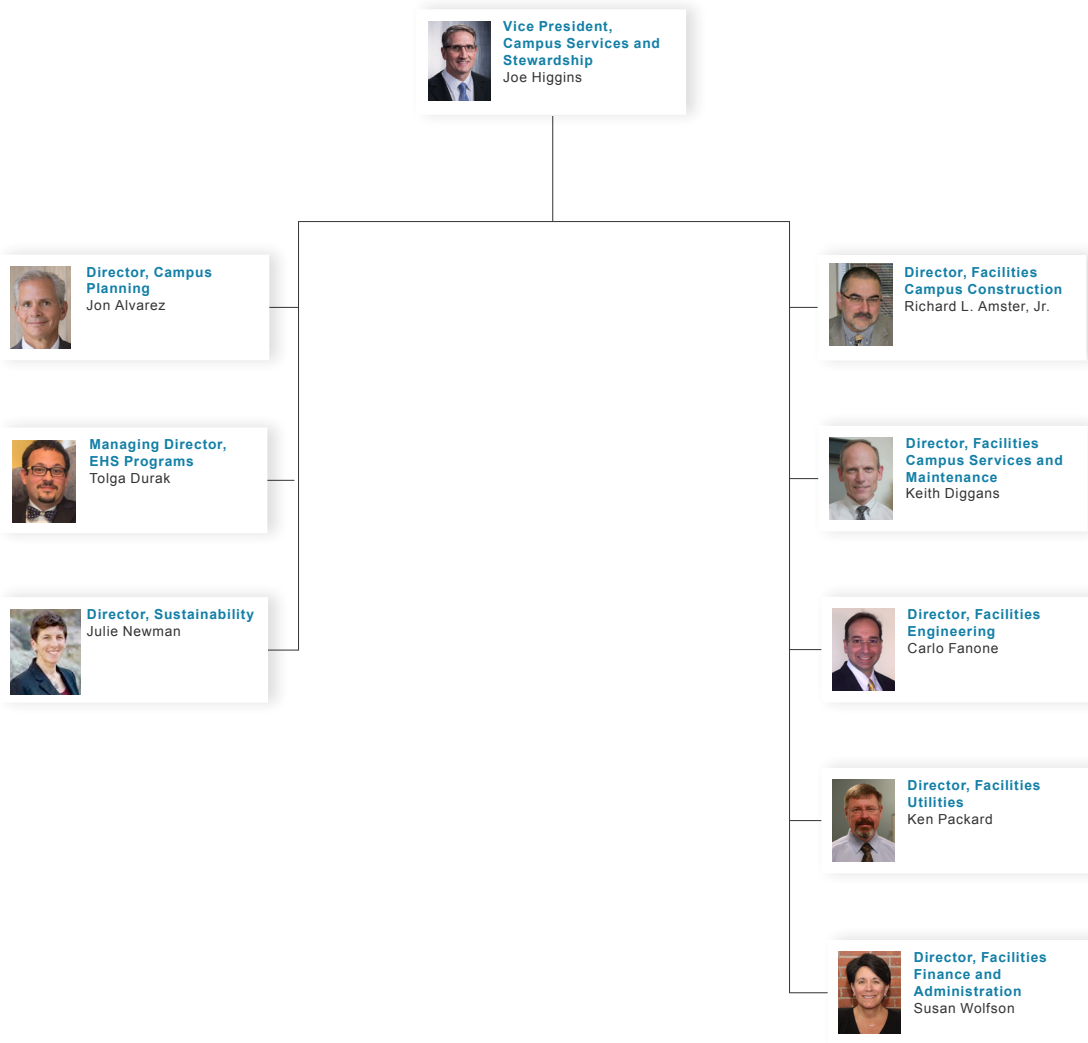

VICE PRESIDENT CAMPUS SERVICES AND STEWARDSHIP ORGANIZATION CHART

Updated: November 1, 2019